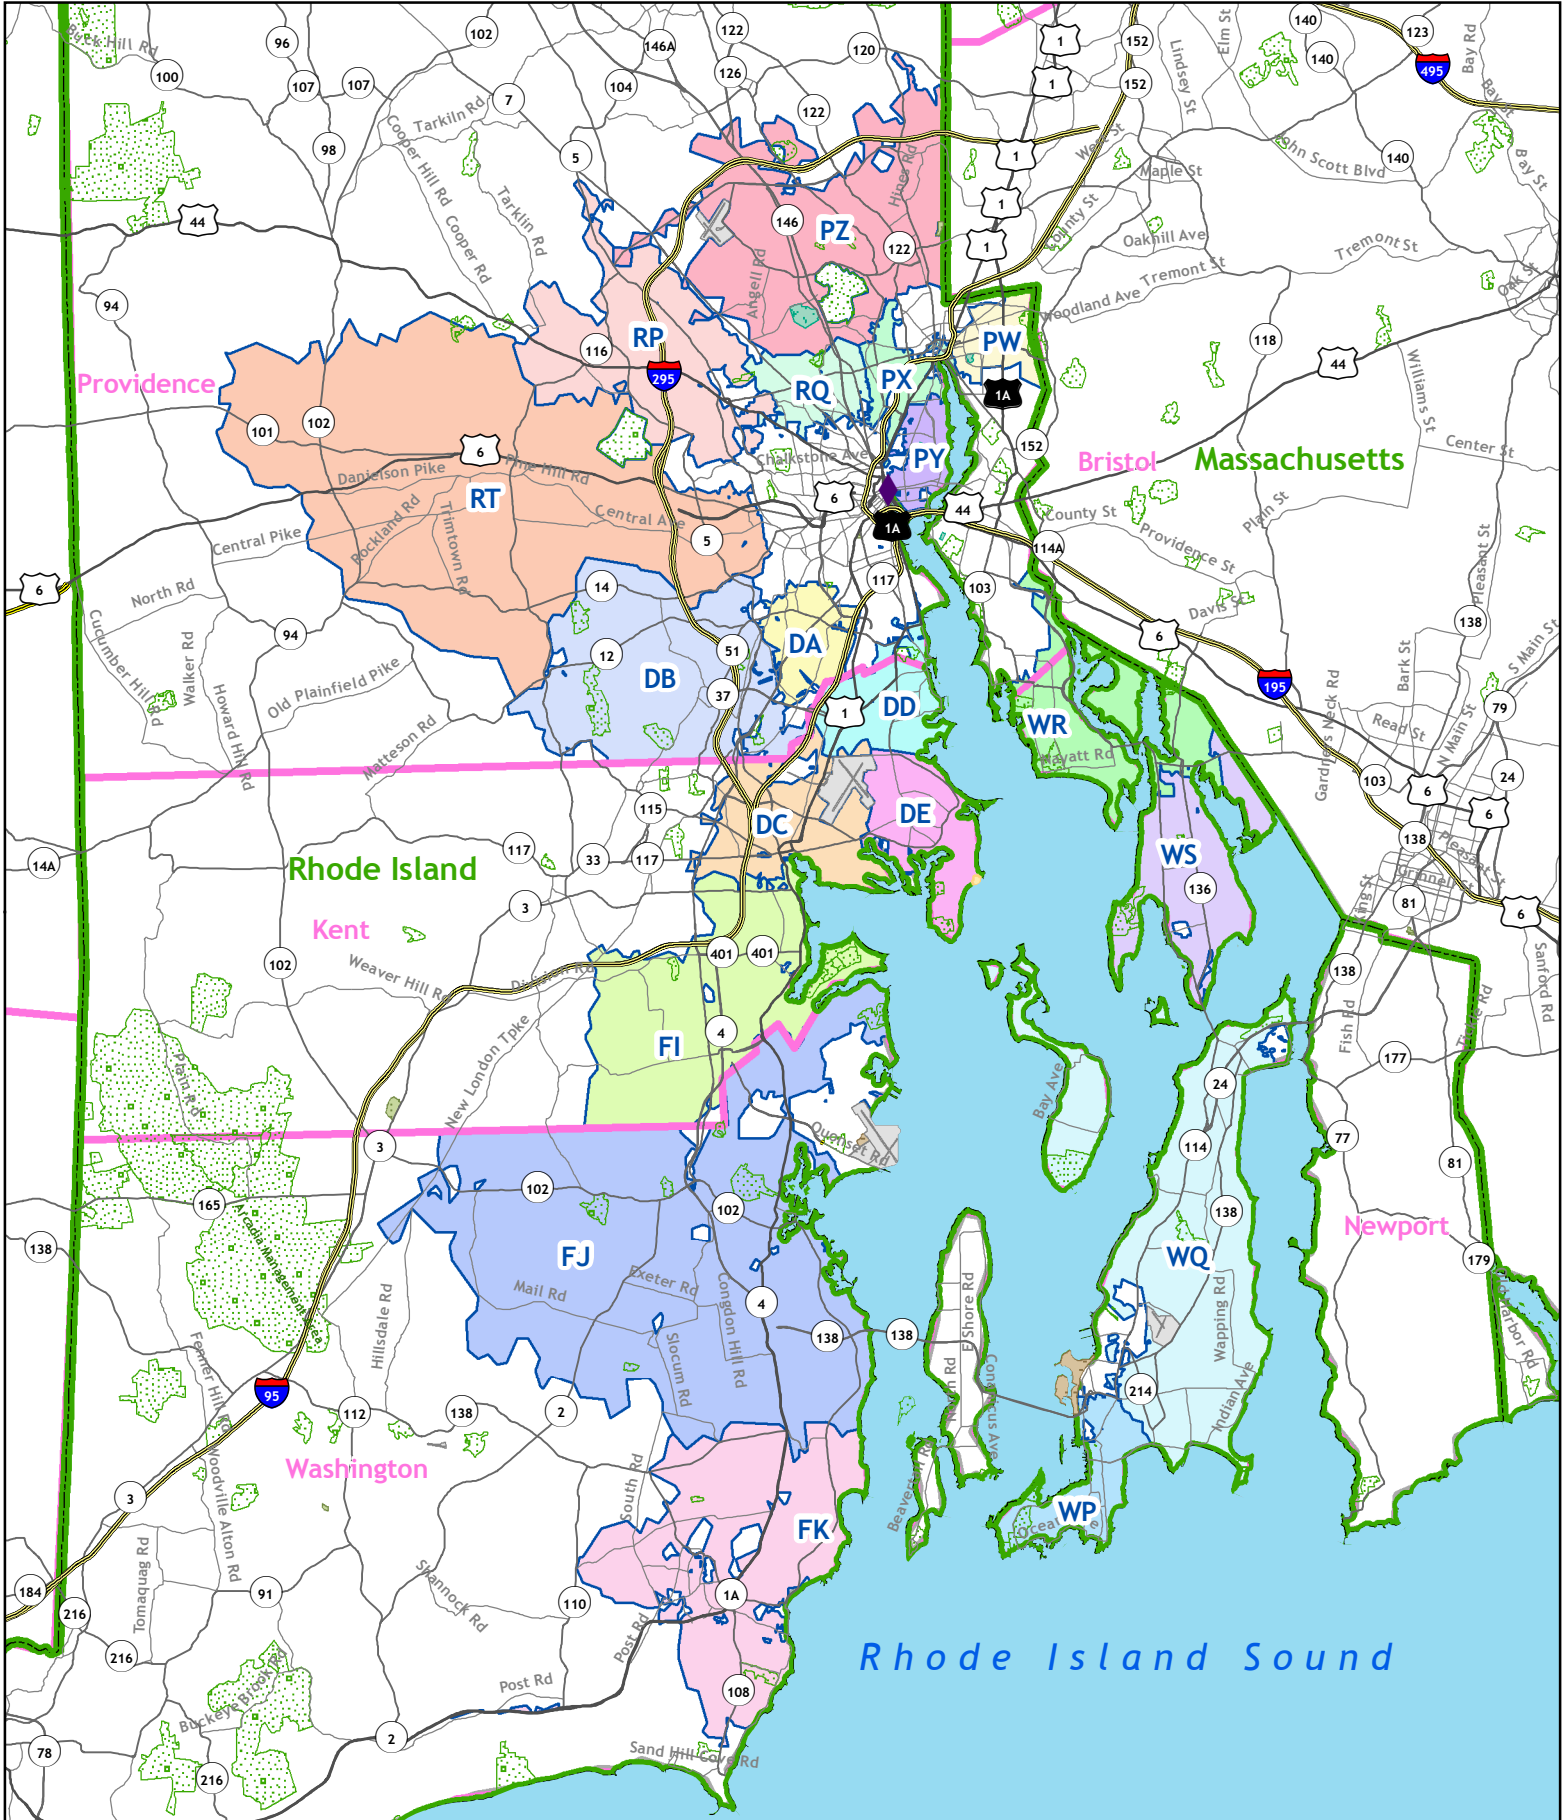

Valpak of Rhode Island

Created by GIS Dept.
Thursday, October 29, 2009

3335.pdf