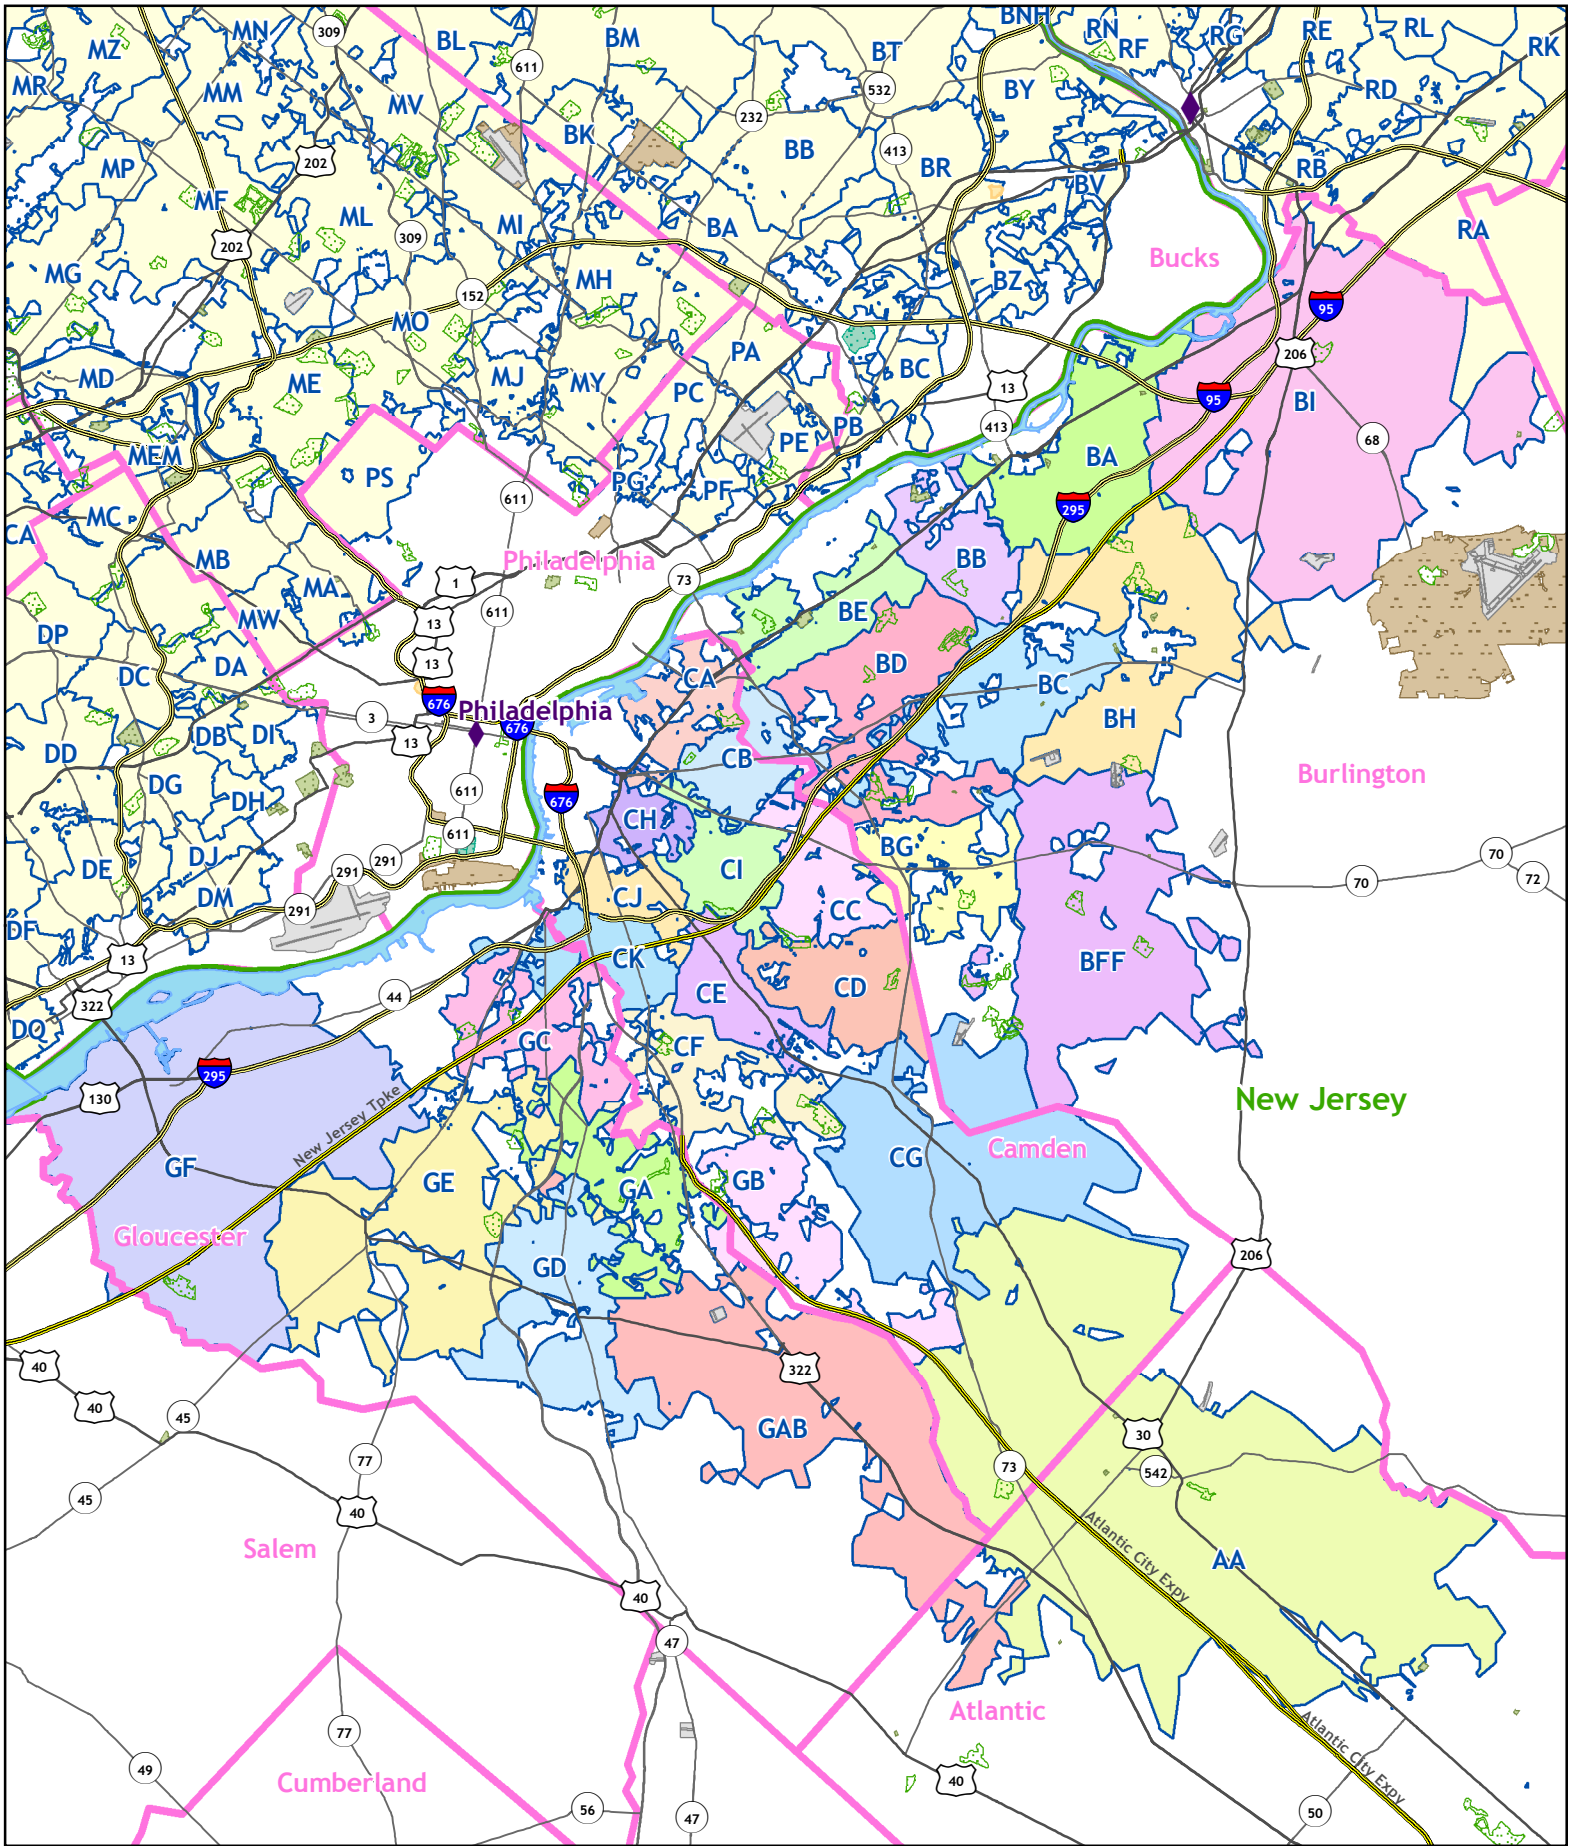

Valpak of South Jersey

Created by GIS Dept.
Thursday, October 29, 2009

0 2 4 8 12 16 20 Miles

3179.pdf